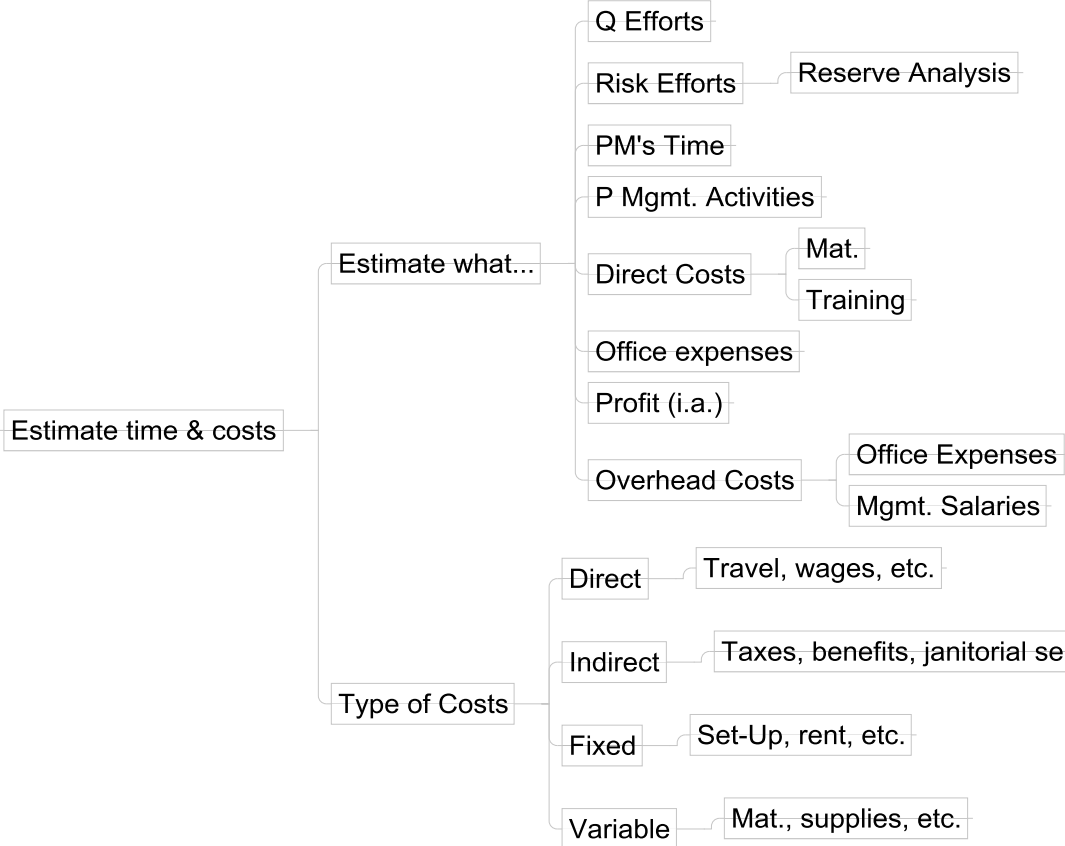

Comes up with cost estimates of each activity
Does NOT combine all estimates into one
Better ctrl. of Projects

7.1 Estimate costs